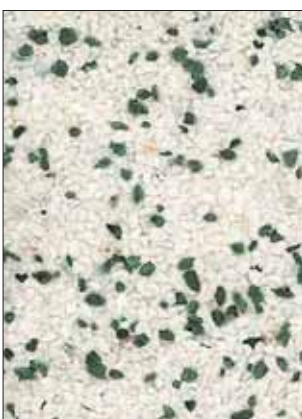

Stonechip Natural Colour Range

Alpin ① ② ③

Dolomit ① ② ③

Tirol ① ② ③

Sahara ① ② ③

Helios ① ② ③

Aqua ① ② ③

Toscana ① ② ③

Elba ① ② ③

Bordeaux ② ③

Ravenna ① ② ③

Montana ② ③

Cadre Stonechip Cladding Profile without Bevel Edge

Cadre Stonechip Cladding Profile with Bevel Edge

Cadre Stonechip Cladding Profile Ashlar 1200

Cadre Stonechip Cladding Profile Cross